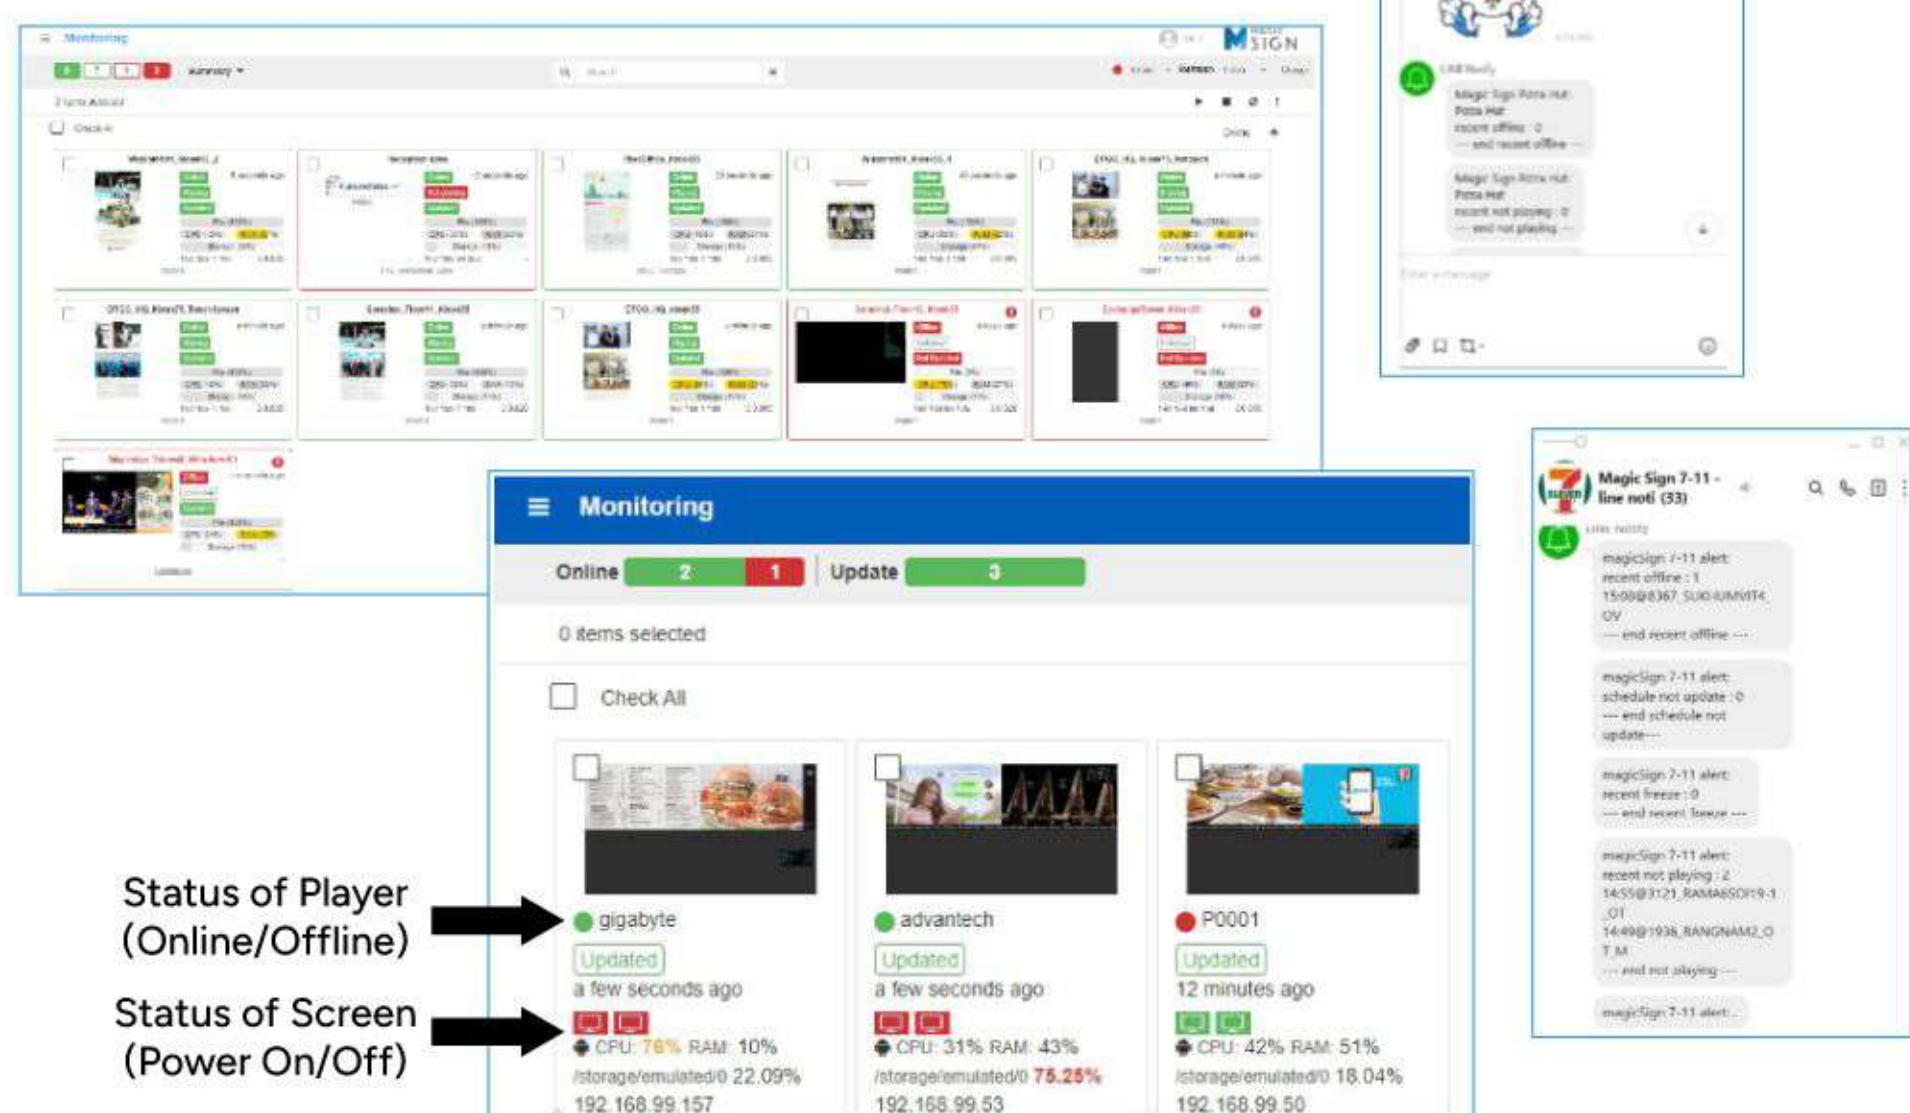

### magicSign – Features

- Web-based application
- Any device e.g. IOS , android, windows etc.
- Drag & Drop user friendly interface
- Failover support
- Watchdog engine
- Low power consumption
- Powerful CMS
  - Scheduling
  - Location
  - Playlist
  - Active / expire content
  - Time, date, weekly, monthly slot
  - Scrolling text

SYSTEM	CPU	RK3288 Quad core cortex A17
	RAM	2GB
	Internal memory	16GB
	Operation system	Android
DISPLAY	Touch screen	10-Point capacitive touch
	Panel	10.1" LCD
NETWORK	Resolution	1280x800 landscape / 800x1280 portrait
	WiFi	802.11b/g/n
	Ethernet	10M / 100M / 1000M
	Buletooth	Buletooth 4.0
INTERFACE	Card slot	TF,support up to 64GB
	USB	USB for serial (TTL Level )
	USB	USB host 2.0
	Type-c	USB OTG Onely
	Earphone	3.5mm earphone output
	RJ45	Ethernet interface (POE function as option)
OTHER	Microphone	standard MIC.
	Speaker	2*2W
	Camera	5.0MP

### magicSign – Monitoring System

- Powerful monitoring system
- Player, content, display status
- Live screenshot
- Live remote access
- Line push notification

### magicSign – Integration with 3rd party system

- API is available for easy integration
- POS integration
- Inventory e.g. not show menu which not available
- Queueing system
- Temperature scanner
- Customer counting
- Any video analytic