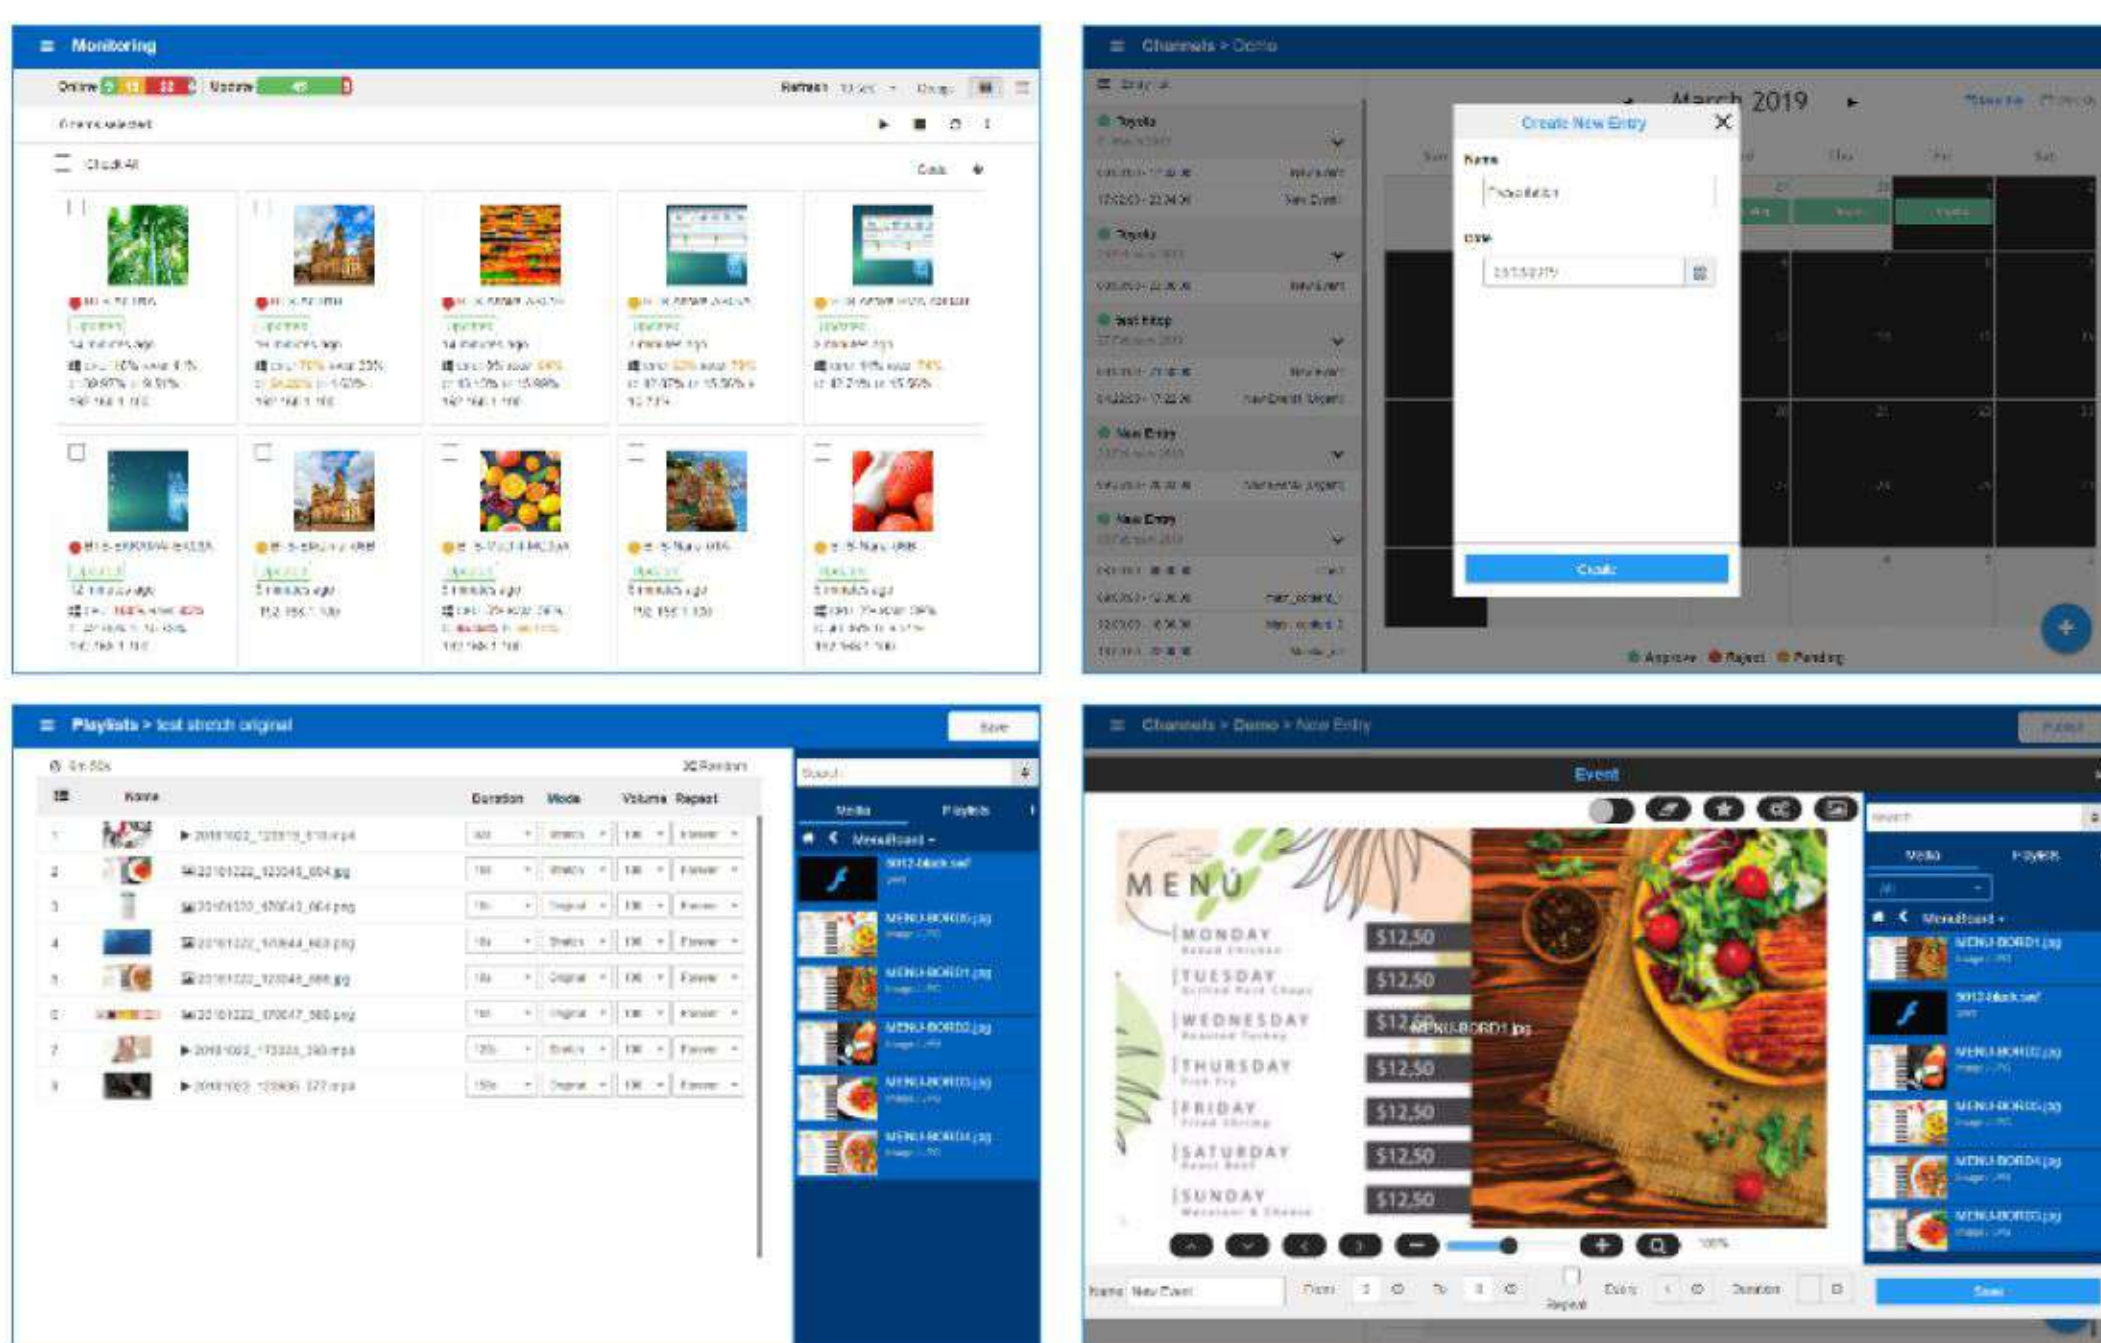

# magicSign 10"

## countertop cloud digital signage

### magicSign – Features

- Web-based application
- Any device e.g. IOS , android, windows etc.
- Drag & Drop user friendly interface
- Failover support
- Watchdog engine
- Low power consumption
- Powerful CMS
  - Scheduling
  - Location
  - Playlist
  - Active / expire content
  - Time, date, weekly, monthly slot
  - Scrolling text

### magicSign – Monitoring System

- Powerful monitoring system
- Player, content, display status
- Live screenshot
- Live remote access
- Line push notification