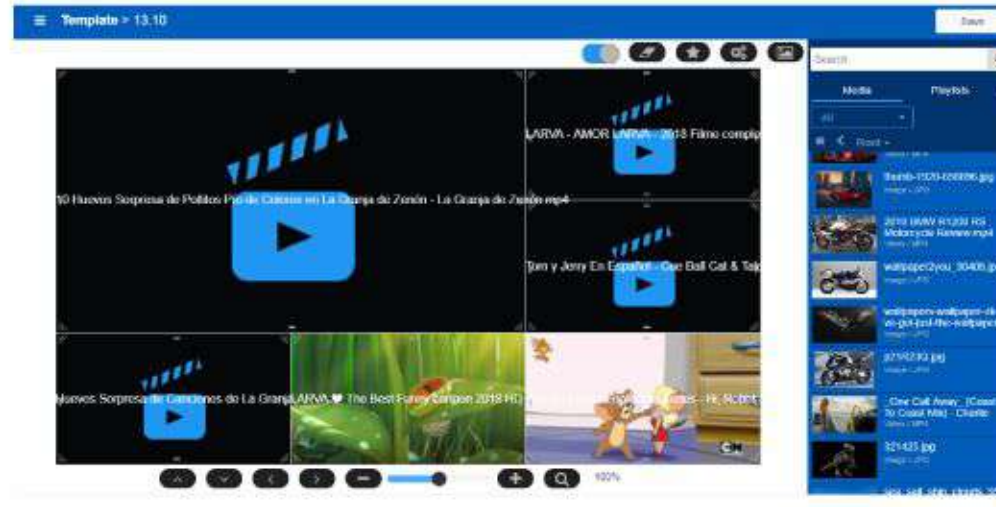

magicSign 49" 55" 65" LCD kiosk digital signage

A ready-made indoor kiosk that is compact, sleek, modern, and beautiful. Can play videos and update content automatically. Increase service efficiency and attract more customers.

- There are screen sizes: 49, 55, and 65 inches.
- Displays sharp, detailed images
- Easy to connect to LAN or WiFi.
- Complete with a content management system-efficiently with magicSign

SPECIFICATION	49"	55"	65"
LCD DISPLAY			
Size	49	55	65
Active Display Area (H x V mm)	1073 x 604	1210 x 680	1428 x 803
Resolution	1920 x 1080		3840 x 2160
Aspect Ratio	16 : 9		
Brightness (700 nits Optional)	500 nits		
Contrast Ratio	1200 : 1		
Viewing Angle	178° / 178°		
Backlight Configuration	LED		
Operation Life Cycle-mtbf (hours)	50,000		
MECHANICAL			
Dimensions (W x H x D)	674 x 1909 x 74.3	762 x 1904 x 94.3	881 x 2104.8 x 94.3
Net Weight (kg)	TBD		
Enclosure Material	Steel		
Finishing	Fine Grain Powder Coating		
Colour	Black (Ral 9005)		
Glass	Tempered Glass		
POWER			
AC Input	110 VAC / 220 VAC , 50 / 60 Hz		
Power Consumption (w)	TBD		
ENVIRONMENTAL			
Operating Enviroment	Indoor		
Opertaing Temperature	0°C ~ 40°C		
Operating Humidity	10% ~ 80%		
Operating Altitude	≤ 2000m		
MEDIA			
Android	Android		
DDR	2G		
Storage	16 GB		